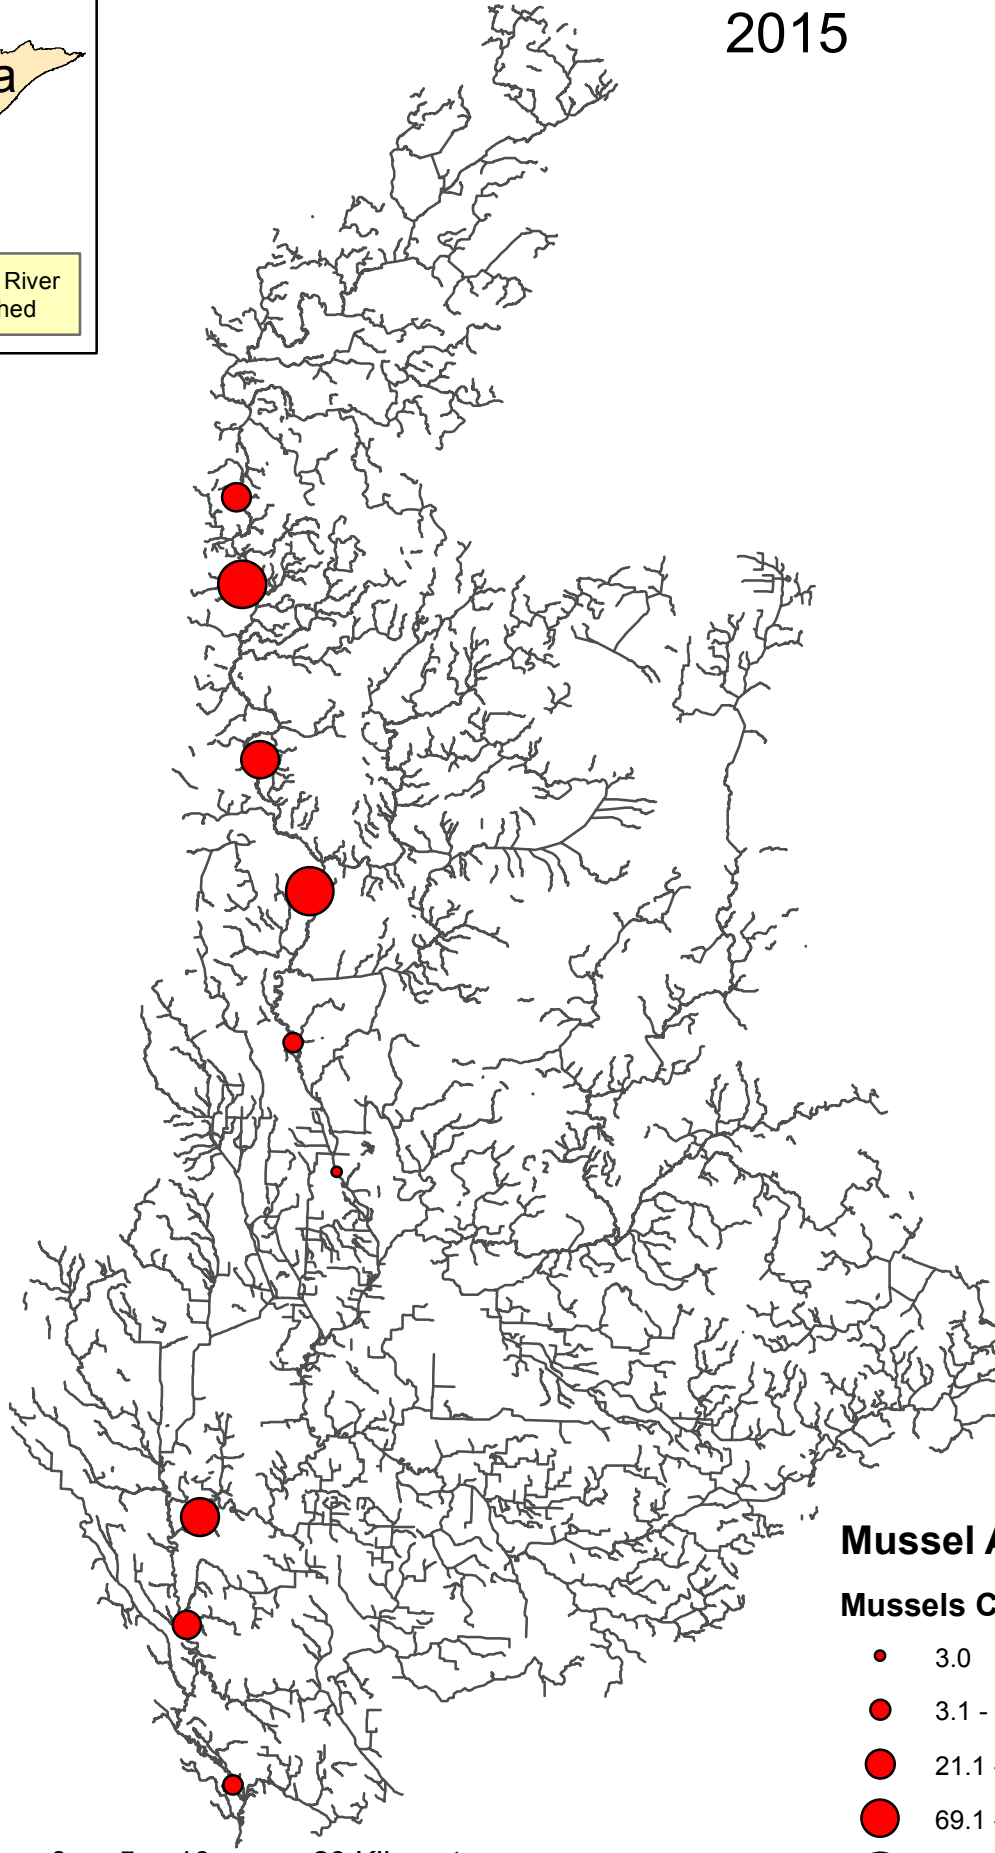

Chippewa River Mussel Collection 2015

Mussel Abundance

Mussels Collected per hour

0 5 10 20 Kilometers