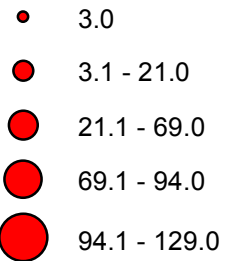

Chippewa River Mussel Collection 2015

Mussel Abundance

Mussels Collected per hour

0 5 10 20 Kilometers