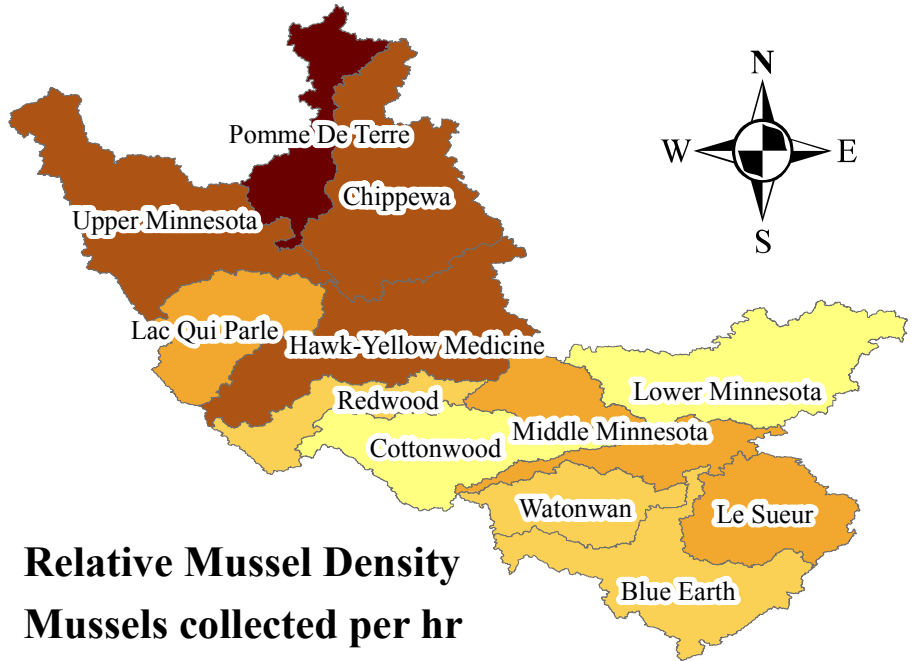

Relative Mussel Density

Relative Mussel Density
Mussels collected per hr

- 6.8 - 9.1
- 9.2 - 13.4
- 13.5 - 29.7
- 29.8 - 79.8
- 79.9 - 97.1

Based on data collected by the MN DNR
 1999-2012

Mussel Richness (number of species collected live)

Mussel Richness
Number of Species

- 6
- 7 - 9
- 10 - 14
- 15 - 17
- 18 - 19

Based on data collected by the MN DNR
 1999-2012