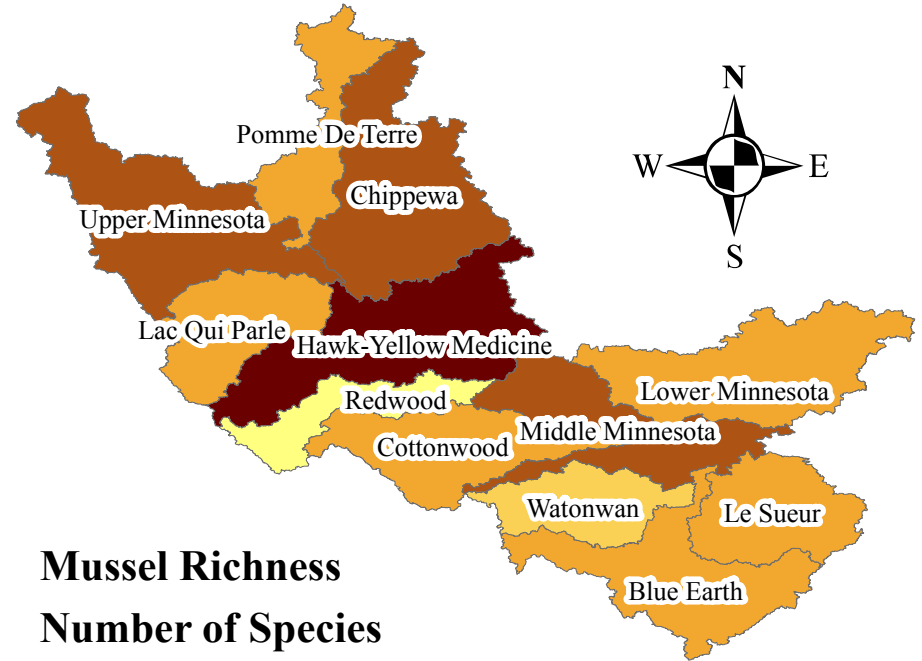

Relative Mussel Density

Relative Mussel Density
Mussels collected per hr

- 6.8 - 9.1
- 9.2 - 13.4
- 13.5 - 29.7
- 29.8 - 79.8
- 79.9 - 97.1

Based on data collected by the MN DNR
 1999-2012

Mussel Richness (number of species collected live)

Mussel Richness
Number of Species

- 6
- 7 - 9
- 10 - 14
- 15 - 17
- 18 - 19

Based on data collected by the MN DNR
 1999-2012